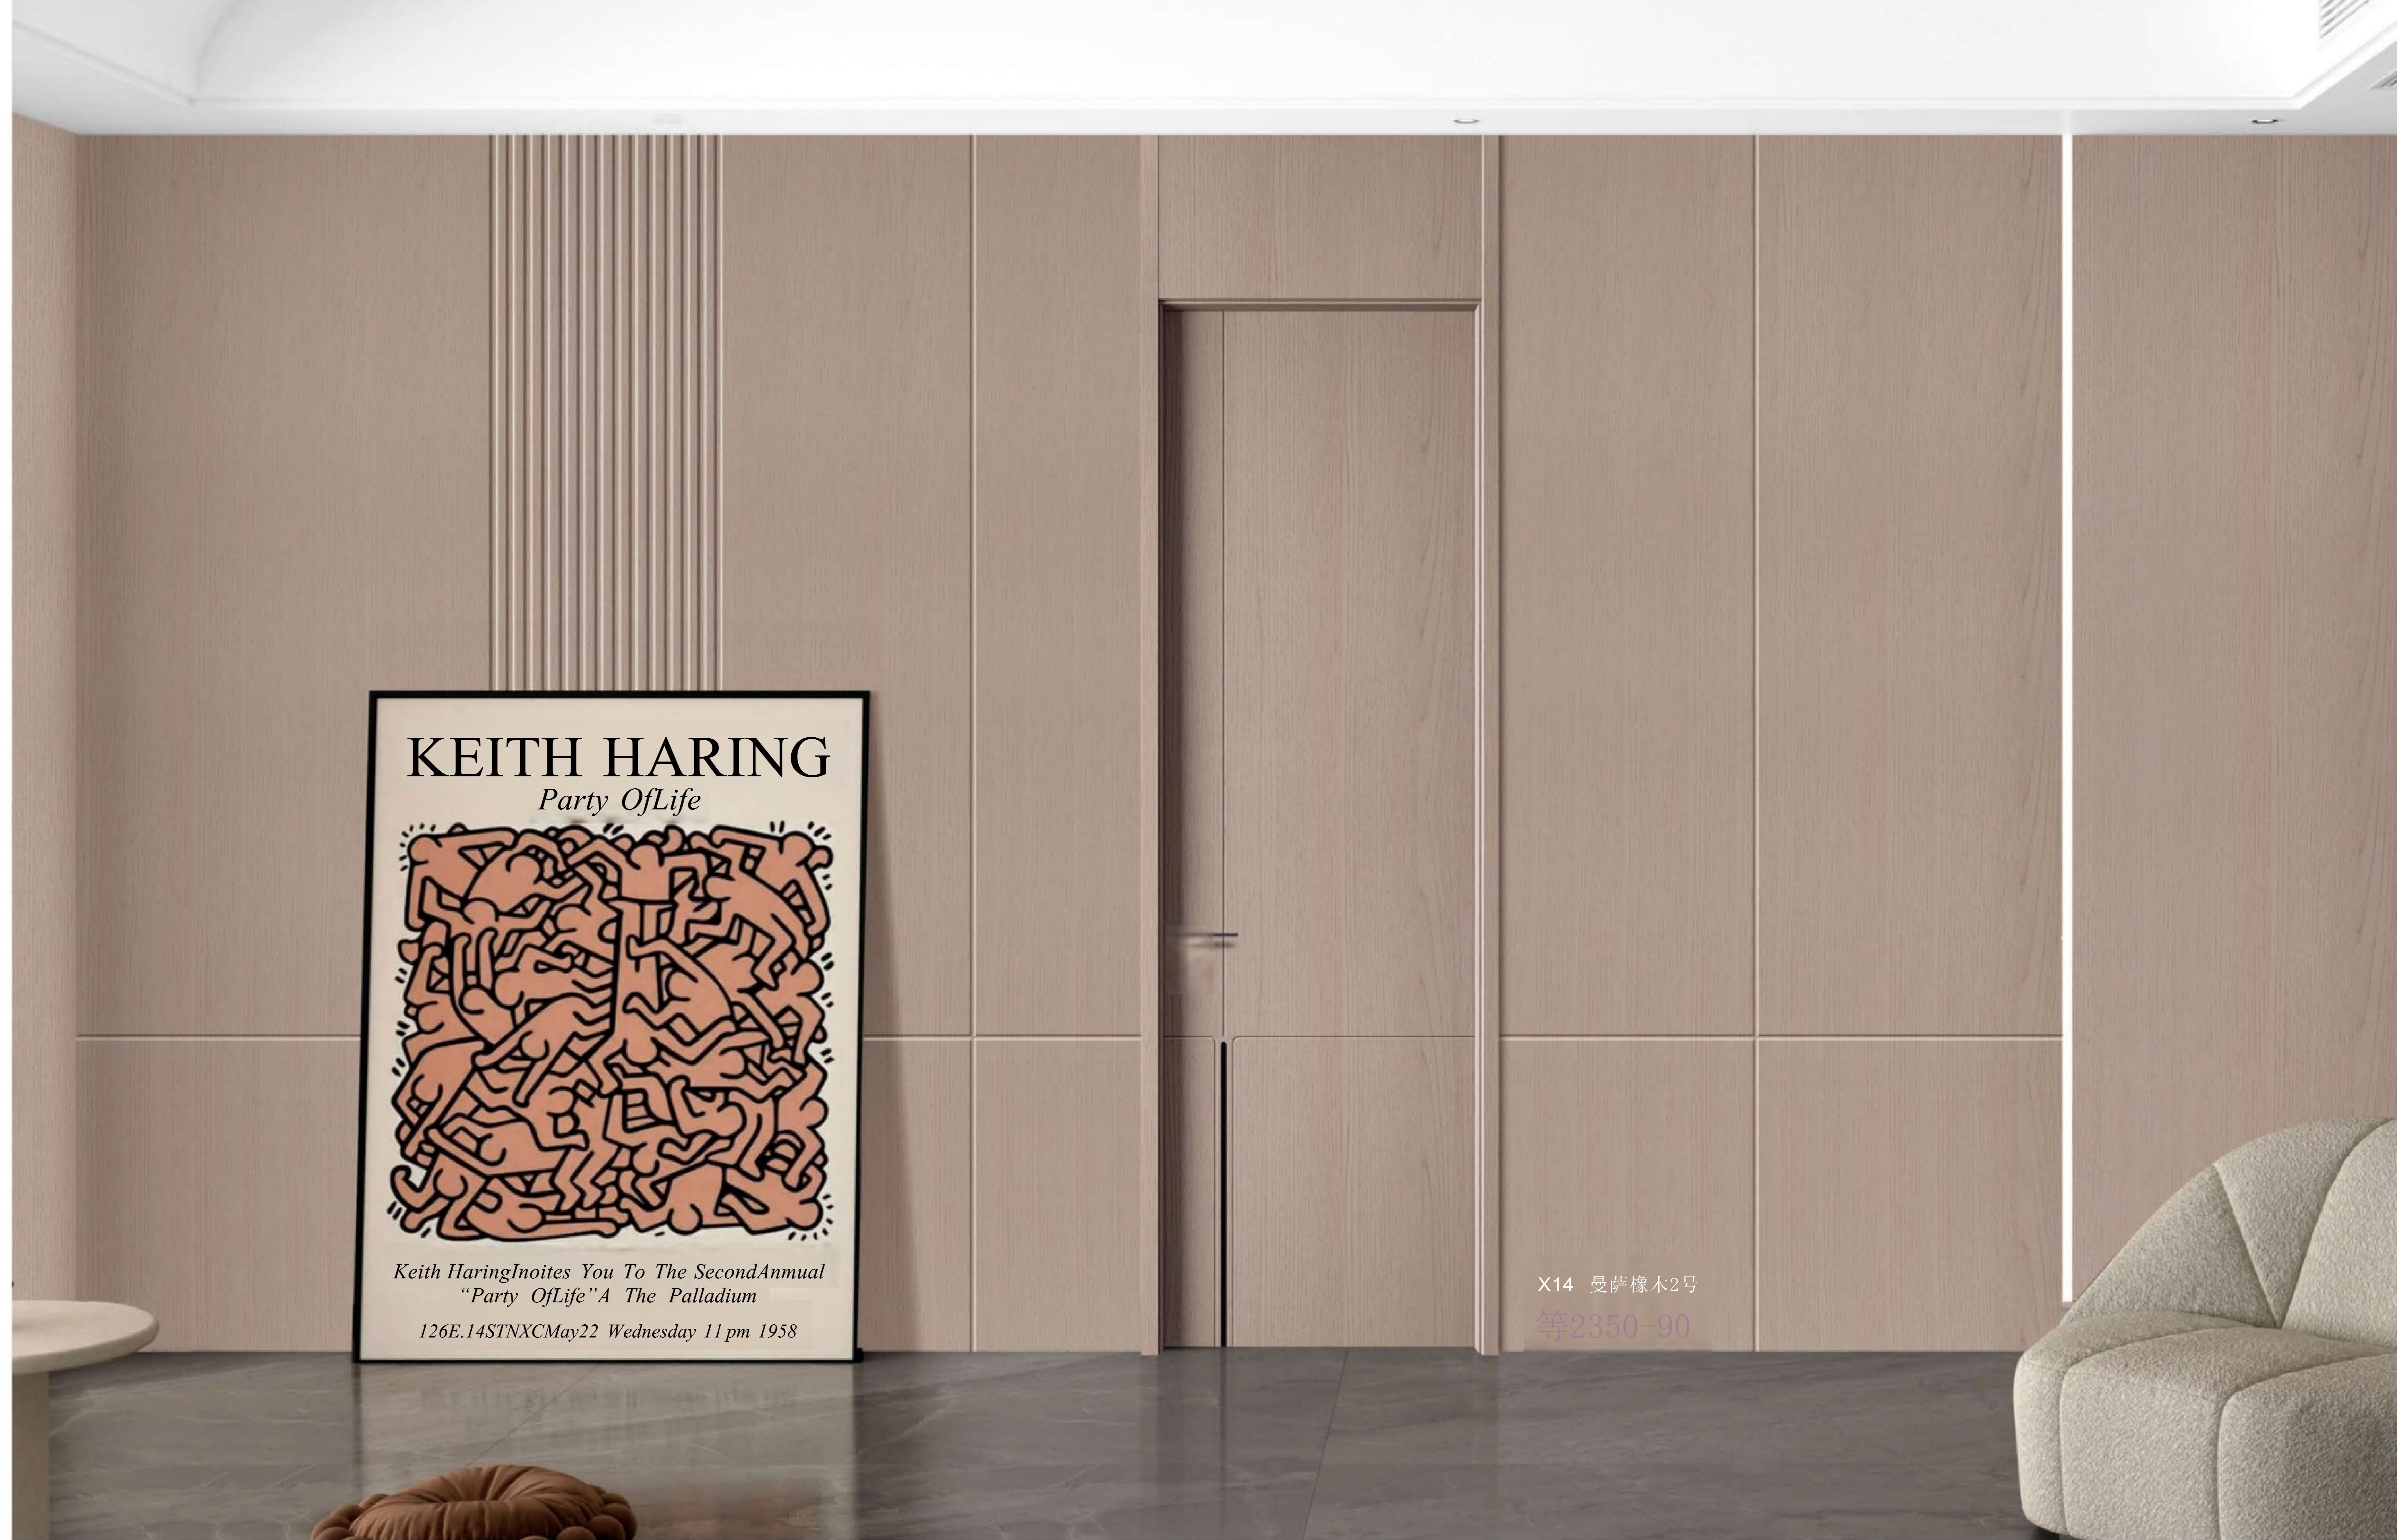

X11 云影1号
工艺：本色油漆 尺寸：2350*900MM

X13 曼萨橡木1号
工艺：本色油漆 尺寸：2350*900MM

X14 曼萨橡木2号
等2350-90

格栅01 云影3号
工艺：本色油漆
尺寸：2350*900MM

格栅02 云影1号
工艺：本色油漆
尺寸：2350*900MM

让生活更有仪式感

For the obsession with excellent materials
precision and intelligence, quality and texture, and detailed content
we continue to pursue products that can be better
in order to satisfy our deep desire for an ideal life